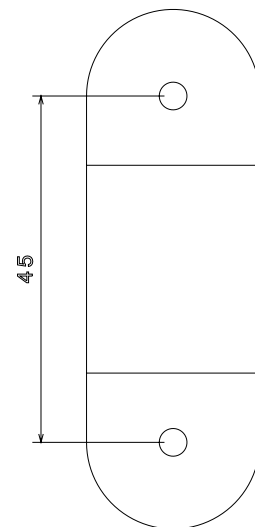

**PRODUCT CODE: PPS20B**  
PPS20 - PVC PLAIN SADDLE -

**DESCRIPTION**

20mm PVC Plain Saddle

**FINISH**

Black

**MATERIAL**

PVC

**PACKAGING**

Packed in qty 100

**ADDITIONAL NOTES**

Manufactured to BS4607 part 1

Isometric view

Side view

Top view

Front view